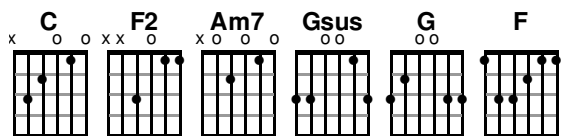

Battle Belongs

www.praisecharts.com/75470
Phil Wickham

Key: C · Time: 4/4
Page 2 of 2