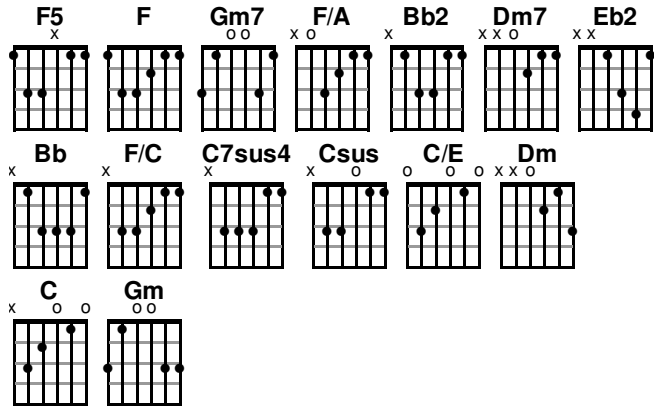

Key: F · Tempo: 104 · Time: 4/4
Page 2 of 2

© 2019 Integrity Worship Music, David Binion Music, Integrity's Praise Music (Admin by Capitol CMG Publishing). CCLI Song No. 7136246. Unauthorized distribution is prohibited.